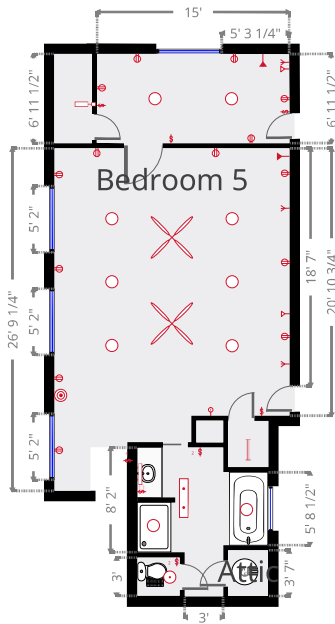

THIS FLOORPLAN IS PROVIDED WITHOUT WARRANTY OF ANY KIND. PRIME DESIGN HOMES DISCLAIMS ANY WARRANTY INCLUDING, WITHOUT LIMITATION, SATISFACTORY QUALITY OR ACCURACY OF DIMENSIONS.