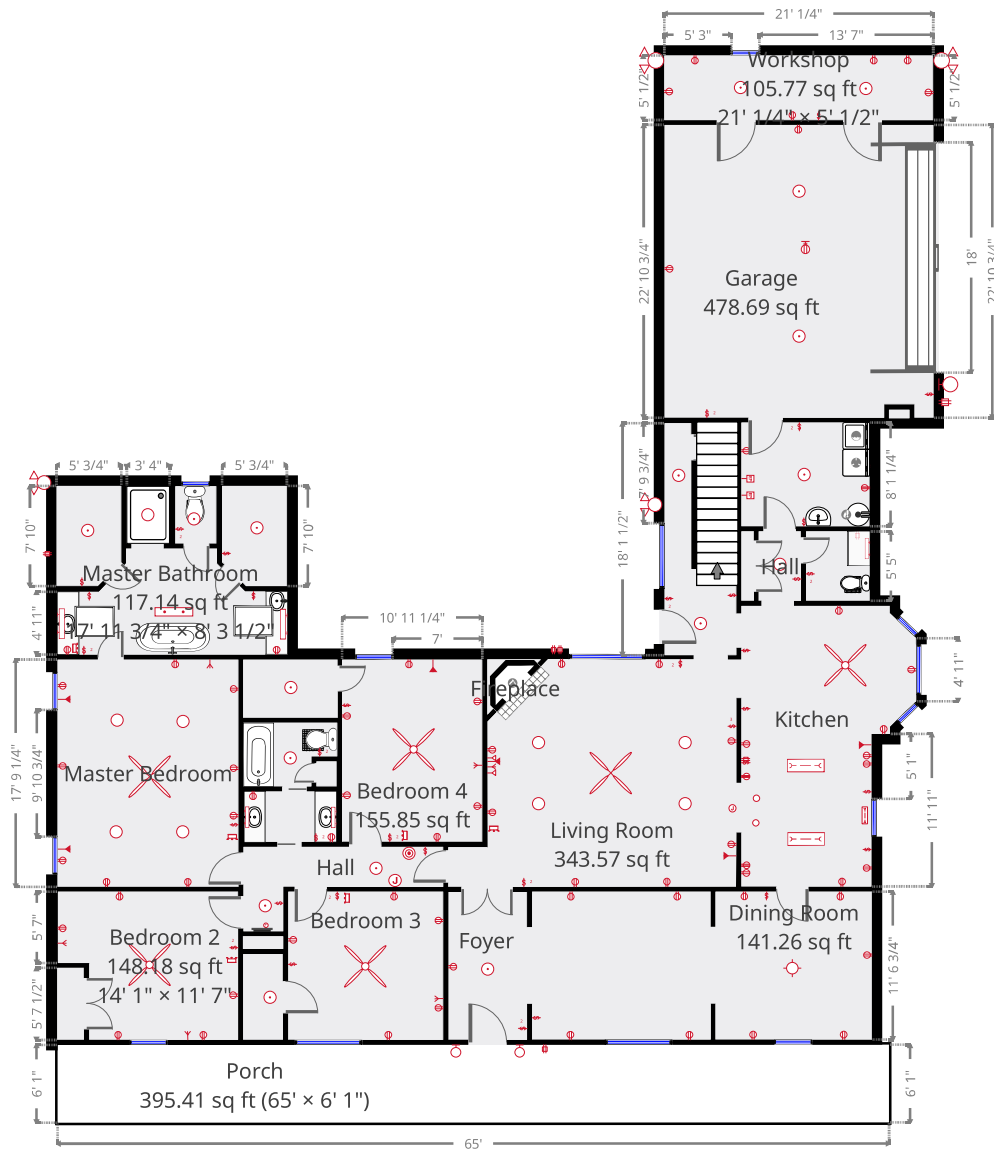

## Statistics

Area: 3456 sq ft  
 2 Floors  
 5 Bedrooms  
 2.1 Bathrooms

## Ground Floor

THIS FLOORPLAN IS PROVIDED WITHOUT WARRANTY OF ANY KIND. PRIME DESIGN HOMES DISCLAIMS ANY WARRANTY INCLUDING, WITHOUT LIMITATION, SATISFACTORY QUALITY OR ACCURACY OF DIMENSIONS.