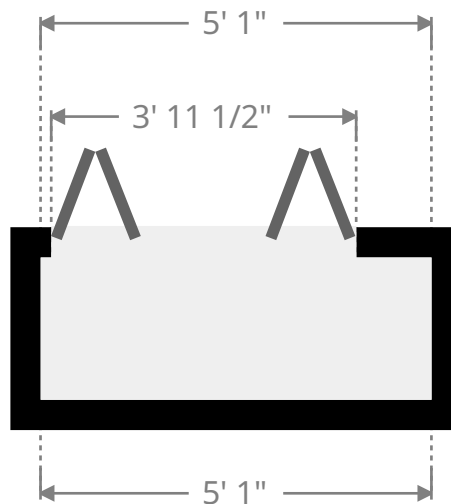

▼ Closet Ground Floor

WIDTH: 5' 1" • LENGTH: 1' 10 1/4"
AREA: 9.42 sq ft • PERIMETER: 13' 10 1/2"

THIS FLOORPLAN IS PROVIDED WITHOUT WARRANTY OF ANY KIND. PRIME DESIGN HOMES, LLC DISCLAIMS ANY WARRANTY INCLUDING, WITHOUT LIMITATION, SATISFACTORY QUALITY OR ACCURACY OF DIMENSIONS.