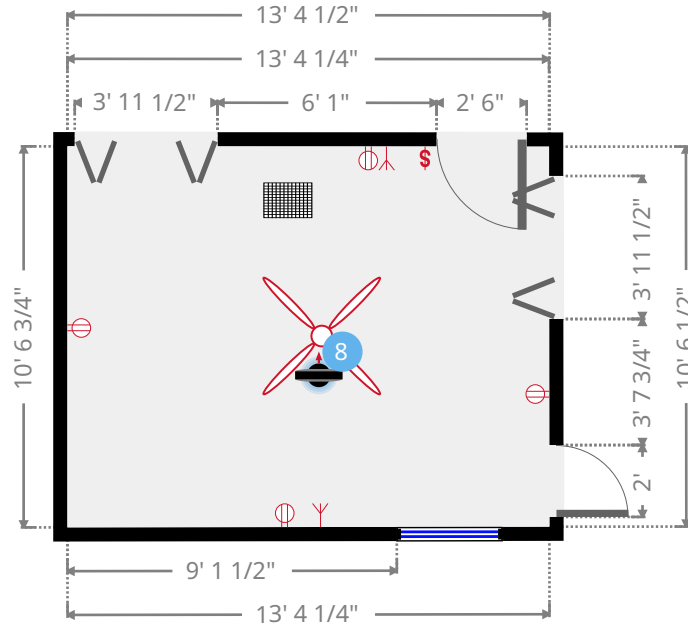

## ▼ Bathroom Ground Floor

WIDTH: 7' 1 1/2" • LENGTH: 4' 11 1/2"  
AREA: 35.30 sq ft • PERIMETER: 24' 2"

## ▼ Closet

Ground Floor

WIDTH: 1' 11 1/2" • LENGTH: 4' 11 1/2"  
AREA: 9.71 sq ft • PERIMETER: 13' 9 3/4"

## ▼ Master Bedroom Ground Floor

WIDTH: 13' 4 1/2" • LENGTH: 10' 6 3/4"  
AREA: 141.06 sq ft • PERIMETER: 47' 10"