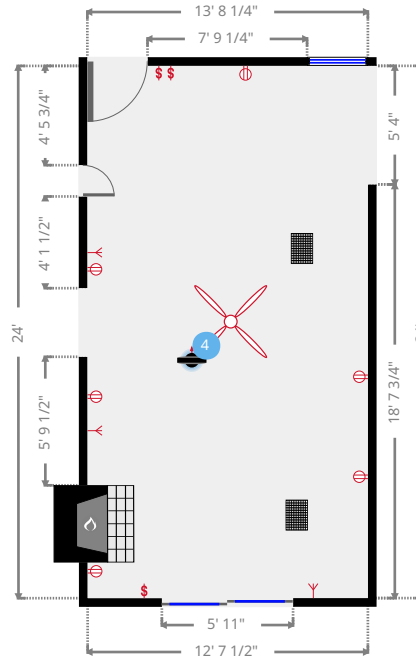

## ▼ Bathroom Ground Floor

WIDTH: 7' 1 1/2" • LENGTH: 4' 11 1/2"  
AREA: 35.30 sq ft • PERIMETER: 24' 2"

## ▼ Living Room Ground Floor

WIDTH: 12' 7 3/4" • LENGTH: 24'  
AREA: 303.20 sq ft • PERIMETER: 73' 3"