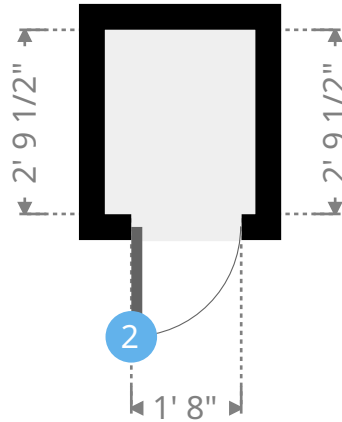

## ▼ Closet Ground Floor

**WIDTH:** 2' 3 1/4" • **LENGTH:** 2' 9 1/2"  
**AREA:** 6.37 sq ft • **PERIMETER:** 10' 1 3/4"