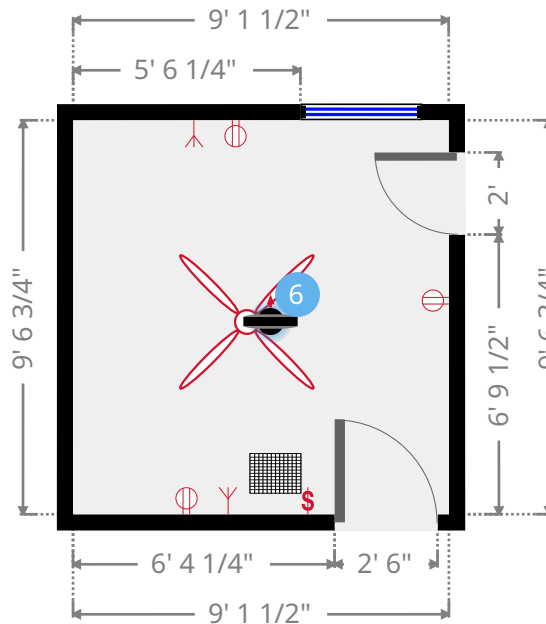

## ▼ Study Ground Floor

WIDTH: 2' 3 1/4" • LENGTH: 3' 8 1/2"  
AREA: 8.45 sq ft • PERIMETER: 11' 11 3/4"

## ▼ Bedroom Ground Floor

WIDTH: 9' 1 1/2" • LENGTH: 9' 6 3/4"  
AREA: 87.20 sq ft • PERIMETER: 37' 4 1/4"

THIS FLOORPLAN IS PROVIDED WITHOUT WARRANTY OF ANY KIND. PRIME DESIGN HOMES, LLC DISCLAIMS ANY WARRANTY INCLUDING, WITHOUT LIMITATION, SATISFACTORY QUALITY OR ACCURACY OF DIMENSIONS.