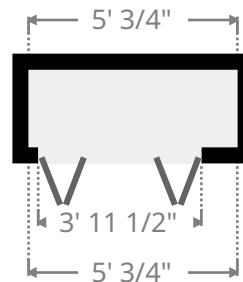

▼ Closet Ground Floor

WIDTH: 5' 3/4" • **LENGTH:** 1' 10 1/2"
AREA: 9.49 sq ft • **PERIMETER:** 13' 10 1/2"

THIS FLOORPLAN IS PROVIDED WITHOUT WARRANTY OF ANY KIND. PRIME DESIGN HOMES, LLC DISCLAIMS ANY WARRANTY INCLUDING, WITHOUT LIMITATION, SATISFACTORY QUALITY OR ACCURACY OF DIMENSIONS.