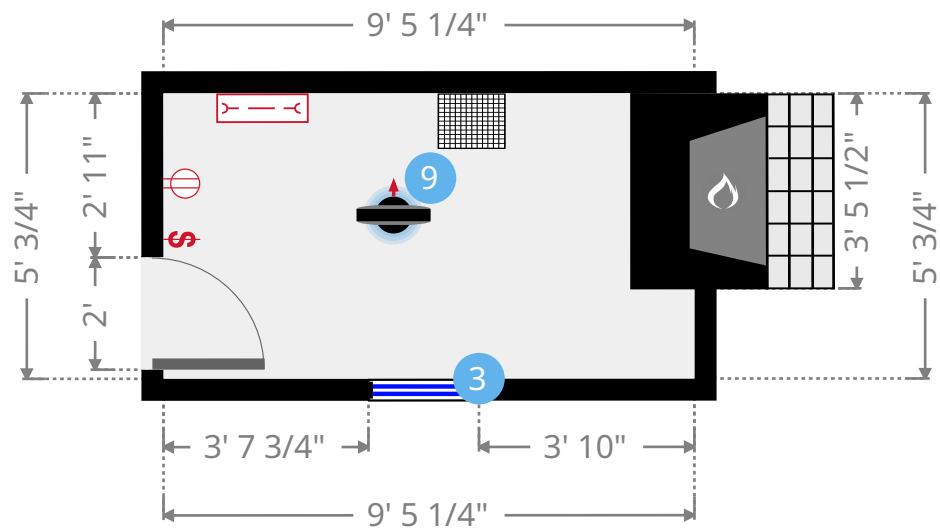

## ▼ Bathroom Ground Floor

WIDTH: 7' 1 1/2" • LENGTH: 4' 11 1/2"  
AREA: 35.30 sq ft • PERIMETER: 24' 2"

## ▼ Closet

Ground Floor

WIDTH: 1' 11 1/2" • LENGTH: 4' 11 1/2"  
AREA: 9.71 sq ft • PERIMETER: 13' 9 3/4"

## ▼ Master Bathroom

Ground Floor

WIDTH: 9' 5 1/4" • LENGTH: 5' 3/4"  
AREA: 47.82 sq ft • PERIMETER: 29'

THIS FLOORPLAN IS PROVIDED WITHOUT WARRANTY OF ANY KIND. PRIME DESIGN HOMES, LLC DISCLAIMS ANY WARRANTY INCLUDING, WITHOUT LIMITATION, SATISFACTORY QUALITY OR ACCURACY OF DIMENSIONS.