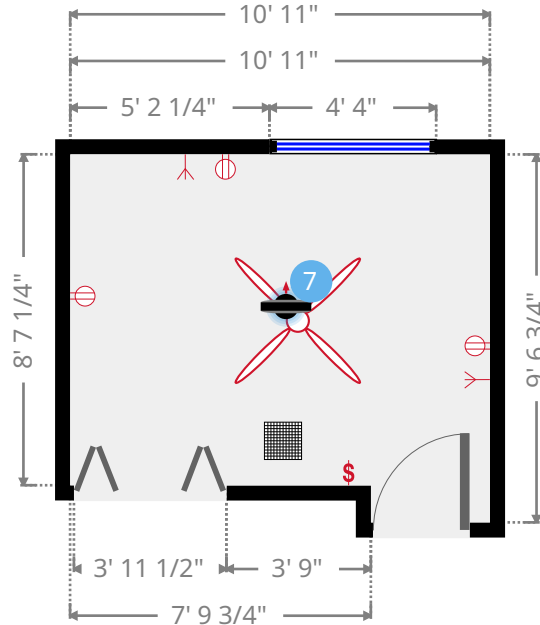

## ▼ Bathroom Ground Floor

WIDTH: 7' 1 1/2" • LENGTH: 4' 11 1/2"  
AREA: 35.30 sq ft • PERIMETER: 24' 2"

## ▼ Bedroom Ground Floor

WIDTH: 10' 11" • LENGTH: 9' 6 3/4"  
AREA: 96.89 sq ft • PERIMETER: 40' 11 1/2"