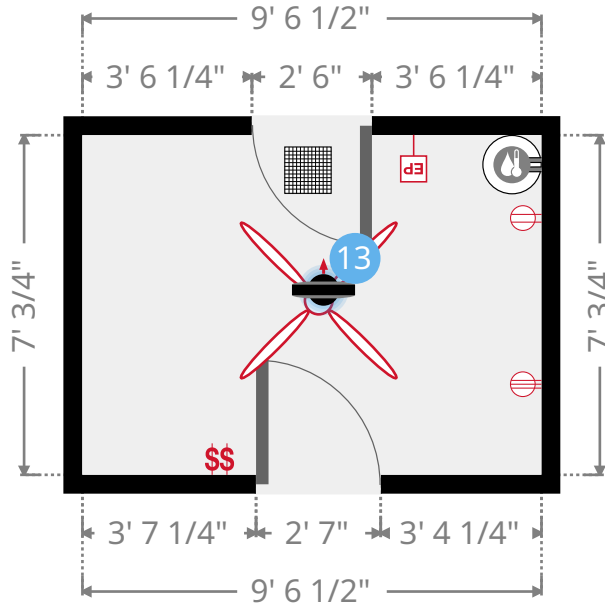

2871, Cottage Knoll Dr

2871, Cottage Knoll Dr, 36695 Mobile, AL, United States

TOTAL AREA: 1225.79 sq ft • LIVING AREA: 1225.79 sq ft • FLOORS: 1 • ROOMS: 7

▼ Laundry Room Ground Floor

WIDTH: 9' 6 1/2" • LENGTH: 7' 3/4"
AREA: 67.48 sq ft • PERIMETER: 33' 2 3/4"

▼ Laundry Room/Ground Floor

13 360 PANORAMA