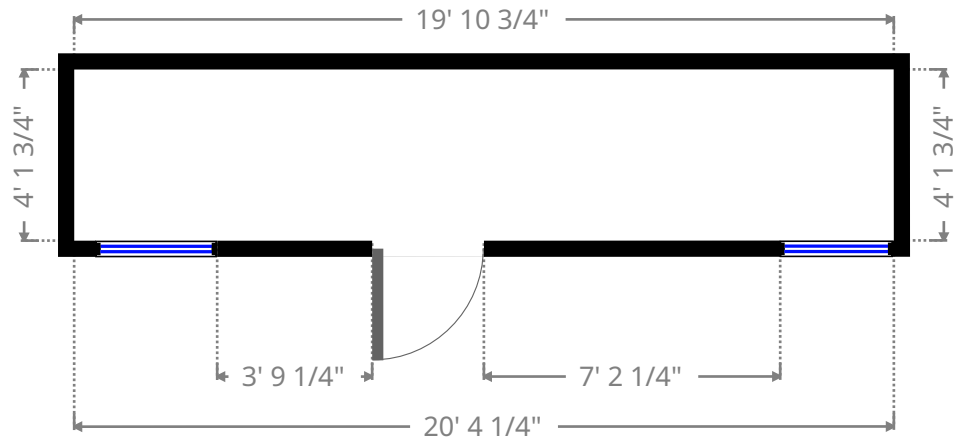

## ▼ Porch Ground Floor

**WIDTH:** 19' 10 3/4" • **LENGTH:** 4' 1 3/4"  
**AREA:** 82.61 sq ft • **PERIMETER:** 48' 1 1/4"