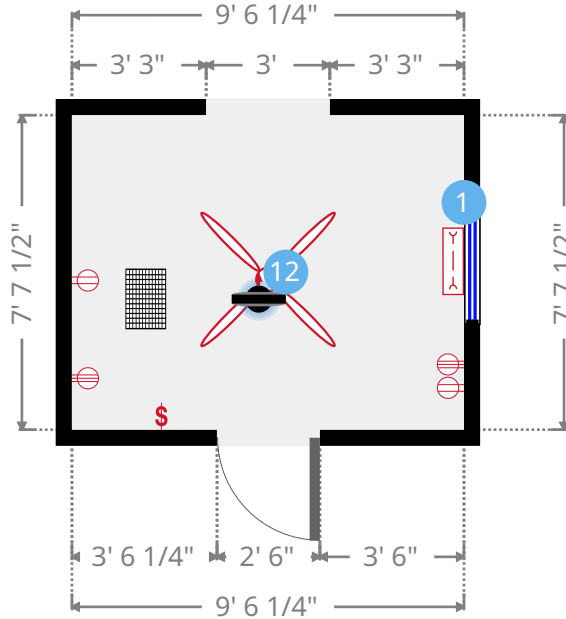

## ▼ Kitchen Ground Floor

WIDTH: 9' 6 1/4" • LENGTH: 7' 7 1/2"  
AREA: 72.62 sq ft • PERIMETER: 34' 3 1/2"