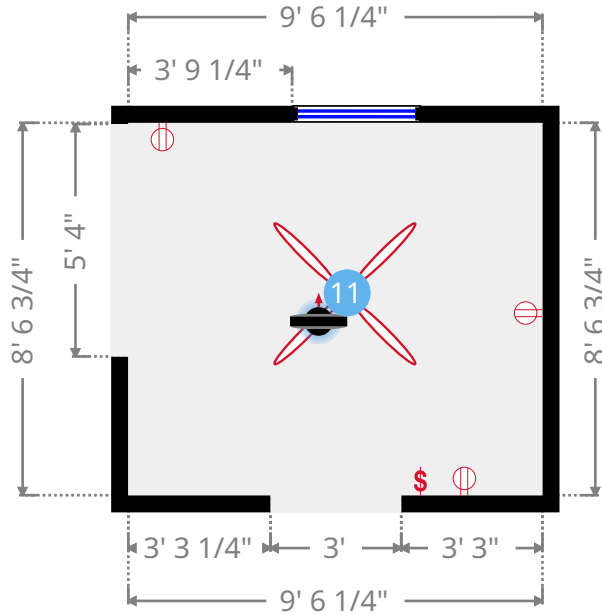

## ▼ Dining Room Ground Floor

WIDTH: 9' 6 1/4" • LENGTH: 8' 6 3/4"  
AREA: 81.39 sq ft • PERIMETER: 36' 1 3/4"