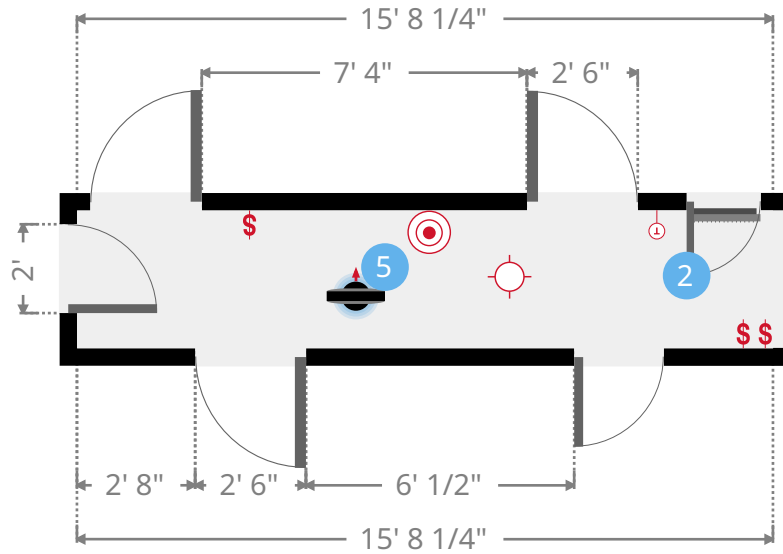

## ▼ Hall Ground Floor

WIDTH: 15' 8 1/4" • LENGTH: 3' 1 1/4"  
AREA: 48.76 sq ft • PERIMETER: 37' 7"