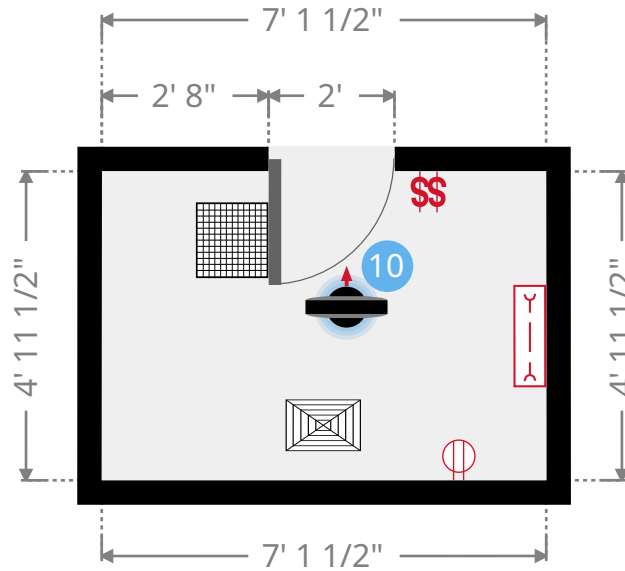

## ▼ Bathroom Ground Floor

WIDTH: 7' 1 1/2" • LENGTH: 4' 11 1/2"  
AREA: 35.30 sq ft • PERIMETER: 24' 2"